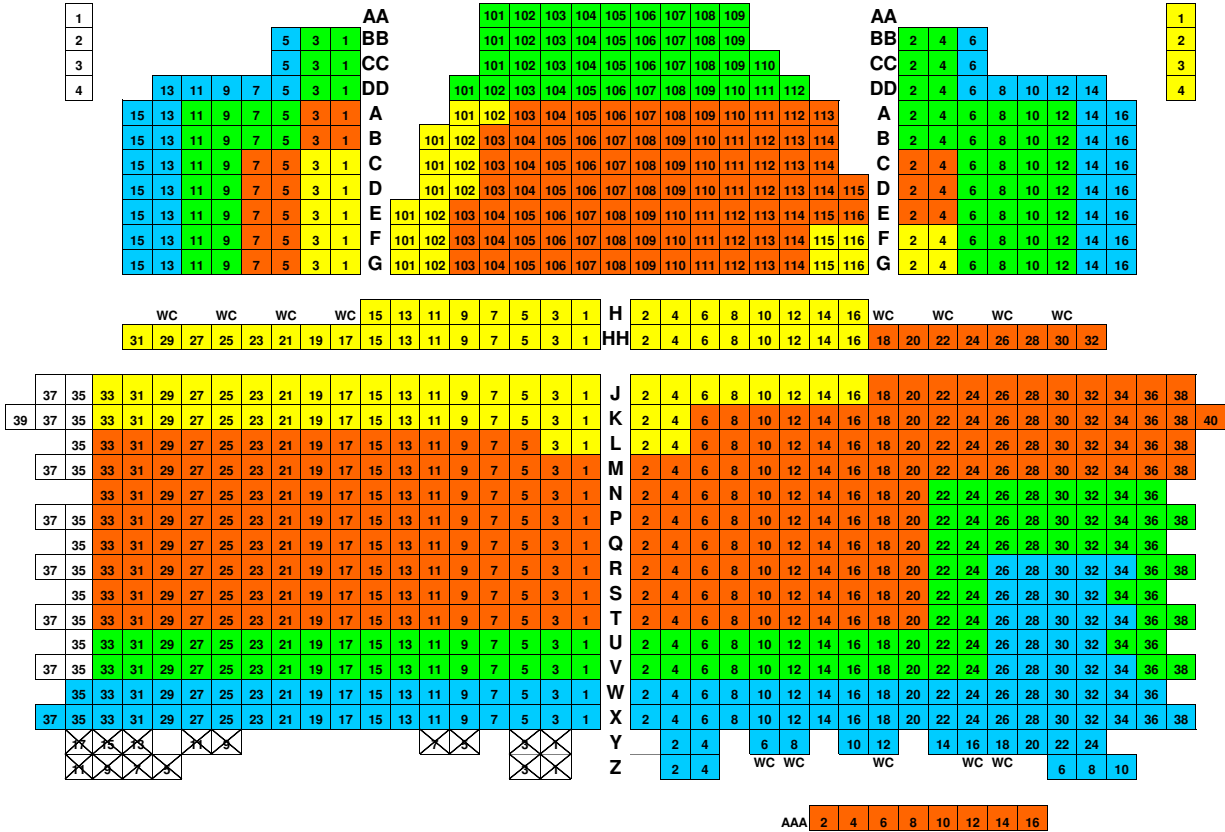

Santa Barbara Symphony

2011-2012 Season

Classical Series Seating Chart

at The Granada Theatre

A+/AA+/BOX+ Section
A/AA Section
B/BB Section
C/CC Section

Stage

ORCHESTRA LEVEL

Stage

BALCONY LEVEL